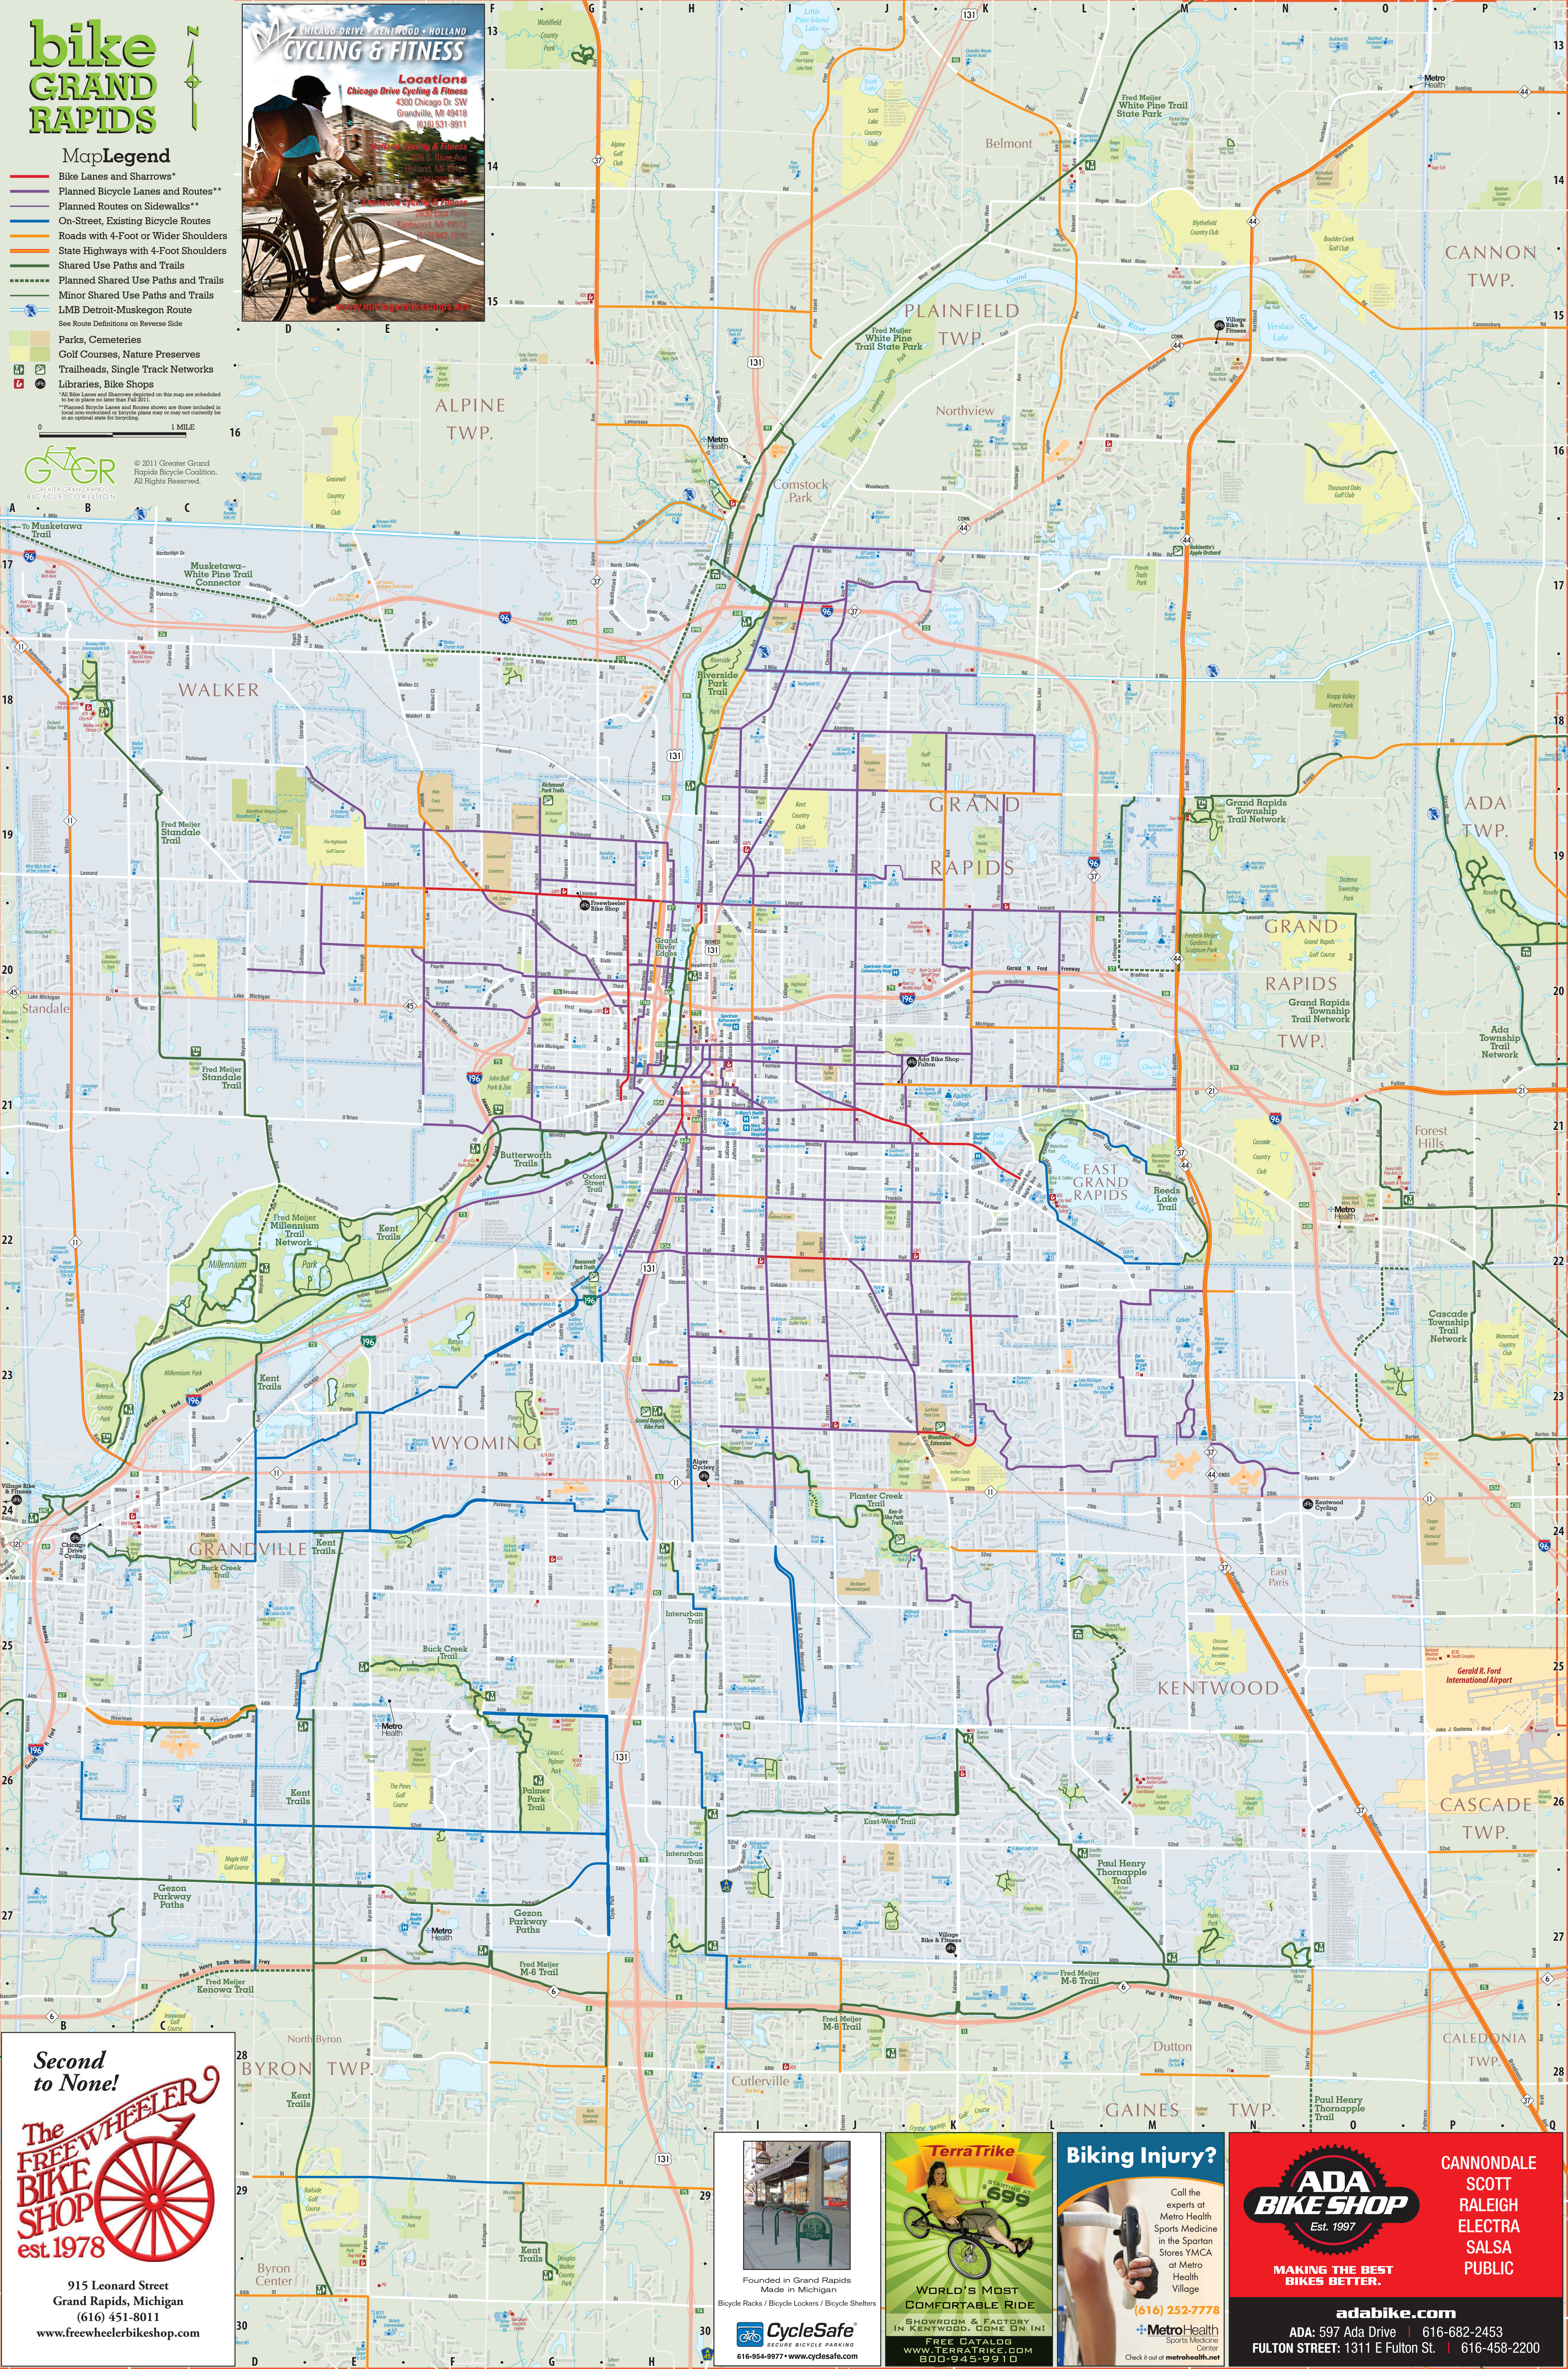

bike GRAND RAPIDS

MapLegend

-  Bike Lanes and Sharrows*
-  Planned Bicycle Lanes and Routes**
-  Planned Routes on Sidewalks**
-  On-Street, Existing Bicycle Routes
-  Roads with 4-Foot or Wider Shoulders
-  State Highways with 4-Foot Shoulders
-  Shared Use Paths and Trails
-  Planned Shared Use Paths and Trails
-  Minor Shared Use Paths and Trails
-  LMB Detroit-Muskegon Route

See Route Definitions on Reverse Side

Parks, Cemeteries
 Parks, Cemeteries
 Golf Courses, Nature Preserves
 Trailheads, Single Track Networks
 Libraries, Bike Shops

*All bike lanes and sharrows depicted on this map are scheduled to be in place no later than Fall 2011.
 **Planned Bicycle Lanes and Routes shown are those included in local non-mandatory or bicycle plans may or may not currently be in an optional state for bicycling.

© 2011 Greater Grand Rapids Bicycle Coalition. All Rights Reserved.

Chicago Drive Cycling & Fitness
 Locations
 4300 Chicago Dr. SW
 Grandville, MI 49418
 (616) 531-9311

Palmer Cycling & Fitness
 236 S. River Ave.
 Holland, MI 49424
 (616) 532-7467

Eastway Cycling & Fitness
 2531 East Park
 Kentwood, MI 49527
 (616) 945-1992

www.grrbikeshops.com

Second to None!

The FREEWHEELER

BIKE SHOP

est. 1978

915 Leonard Street
 Grand Rapids, Michigan
 (616) 451-8011
www.freewheelerbikeshop.com